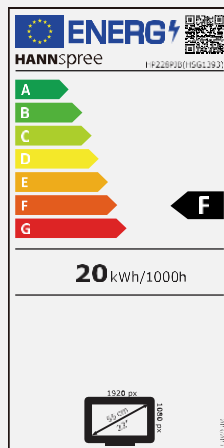

Display Size	54,6cm / 21.5" Diagonal
Panel Type	TFT – LED Backlight ADS Panel (*)
Aspect Ratio	16:9
Resolution (H x V)	1920 x 1080 Full HD
Brightness	250cd/m²
Contrast (Typ.)	1.000:1 (Typical)
Contrast (Active)	80.000.000:1 (Active)
Viewing Angle L/R; U/D	178° H – 178° V (CR >10)
Response Time	4 msec
Pixel Pitch	0,248 (H) x 0,248 (V) mm
Panel Surface	Anti-Glare
Display Colors	16.7M Colors
Horizontal Frequency	30 ~ 83 kHz
Vertical Frequency	56 ~ 75 Hz
Max Display Frequency	1920 x 1080 @ 60Hz
Input 1	D-Sub (VGA)
Input 2	HDMI
Input 3	Display Port
Buil-in Speakers	Yes, 2W x 2; Earphone Jack
Power Consumption	On: 10,81W; Stand-by: 0,35W; Off: 0,22W (Energy Consumption related to EPA Energy Star Version 8.0)
AC Power Range	AC 100 ~ 240 Volt; 50 ~ 60 Hz
Product Dimensions	489.3 x 215.3 x 491.8 mm (W x D x H)
Packing Dimensions	546 x 154 x 360 mm (W x D x H)
Net / Gross Weight	3.6 Kg / 4.75 Kg
Bezel & Color Plan	Bezel / Arm / Base / Rear Cover: Black texture

VESA Mounting	100 x 100 mm
Monitor Stand	Height Adjustable Stand (120mm range)
Tilt / Kensington Lock	-5° ~ 20° / Yes
Pivot / Swivel	Yes 90° Clockwise / Left: 45° - Right: 45°
Controls	Menu, <, >, AUTO, Power
Color	Warm, Natural, Cool, User Mode
Preset Mode	PC, Movie, Game, ECO Modes
On Screen Display	11 OSD Languages
Accessory	Power Cable (1,5m); HDMI Cable (1,5m); Warranty Card; Quick Start Guide
Other Features	Low Blue Light Mode Flicker Free

Supplier's Name	HANNspree
Model Name	HP228PJB
Energy efficiency class for standard Dynamic Range (SDR)	F
Annual Energy Power Consumption (kWh/1000h)	20 kWh/1000h
On mode power demand for Standard Dynamic Range (SDR)	20 W
Off mode power demand (W)	0,2 W
Standby mode power demand (W)	0,3 W
Screen Diagonal (cm / inches)	54,6cm / 21.5"
Resolution	1920 x 1080

PART. NO.:
HP 228 PJB

4 711404 023200 >

* "ADS" word mark / trademark and related patents on technologies belong to their respective owners.