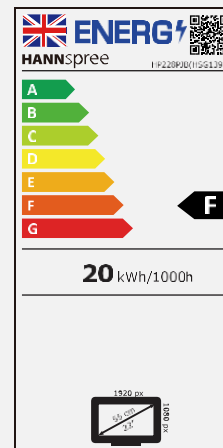

Display Size	54,6cm / 21.5" Diagonal
Panel Type	TFT – LED Backlight ADS Panel (*)
Aspect Ratio	16:9
Resolution (H x V)	1920 x 1080 Full HD
Brightness	250cd/m²
Contrast (Typ.)	1.000:1 (Typical)
Contrast (Active)	80.000.000:1 (Active)
Viewing Angle L/R; U/D	178° H – 178° V (CR >10)
Response Time	4 msec
Pixel Pitch	0,248 (H) x 0,248 (V) mm
Panel Surface	Anti-Glare
Display Colors	16.7M Colors
Horizontal Frequency	30 ~ 83 kHz
Vertical Frequency	56 ~ 75 Hz
Max Display Frequency	1920 x 1080 @ 60Hz
Input 1	D-Sub (VGA)
Input 2	HDMI
Input 3	Display Port
Buil-in Speakers	Yes, 2W x 2; Earphone Jack
Power Consumption	On: 10,81W; Stand-by: 0,35W; Off: 0,22W (Energy Consumption related to EPA Energy Star Version 8.0)
AC Power Range	AC 100 ~ 240 Volt; 50 ~ 60 Hz
Product Dimensions	489.3 x 215.3 x 491.8 mm (W x D x H)
Packing Dimensions	546 x 154 x 360 mm (W x D x H)
Net / Gross Weight	3.6 Kg / 4.75 Kg
Bezel & Color Plan	Bezel / Arm / Base / Rear Cover: Black texture

VESA Mounting	100 x 100 mm
Monitor Stand	Height Adjustable Stand (120mm range)
Tilt / Kensington Lock	-5° ~ 20° / Yes
Pivot / Swivel	Yes 90° Clockwise / Left: 45° - Right: 45°
Controls	Menu, <, >, AUTO, Power
Color	Warm, Natural, Cool, User Mode
Preset Mode	PC, Movie, Game, ECO Modes
On Screen Display	11 OSD Languages
Accessory	Power Cable (1,5m); HDMI Cable (1,5m); Warranty Card; Quick Start Guide
Other Features	Low Blue Light Mode Flicker Free

Supplier's Name	HANNspree
Model Name	HP228PJB
Energy efficiency class for standard Dynamic Range (SDR)	F
Annual Energy Power Consumption (kWh/1000h)	20 kWh/1000h
On mode power demand for Standard Dynamic Range (SDR)	20 W
Off mode power demand (W)	0,2 W
Standby mode power demand (W)	0,3 W
Screen Diagonal (cm / inches)	54,6cm / 21.5"
Resolution	1920 x 1080

PART. NO.:
HP 228 PJB

4 711404 023200 >

* "ADS" word mark / trademark and related patents on technologies belong to their respective owners.